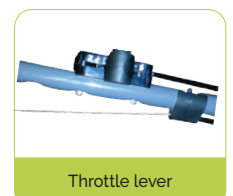

TECHNICAL SPECIFICATION

Area	To cover an around area of 2000m ²
Type	Self Propelled Type
Cutting Width	21"/53 cms
Grass Discharge	Rear Collection
Grass Bag	Semi Hard Plastic Catcher 70 L
Drive Speed (Min - Max)	0 - 3.96 kmph
Deck	Steel
Wheels	7.5" Front & Rear X 45mm Tyre Width With Ball Bearing
Engine	Green Panther Professional 196cc / OHV- 4 Stroke Gasoline Powerfull Engine
Engine Starting	Easy Pull Start System
Cutting Height	15mm-75mm - 10 Stage Cutting Height - Single Lever System
Grass Cutting Blade	Disc Type - Swing Back- 4 Blade System
Safety	Brake Lever For Immediate Stop and safety
Net/Gross Weight	42.5kgs/45.5kgs

Safe lever handle

10 Stage Cutting Height - Single Lever System

8" big size wheels with bearing

Throttle lever

196 cc 4S Powerful Engine

70 litre big grass catcher

Ratnagiri Impex Pvt. Ltd.,

Annapurna House, # 1/1G, 7th Cross, New Guddadahalli,
Mysore Road, Bangalore -560 026, INDIA
Ph: 080-26985100/1/2. Fax: 080-26751658
Email: info@ratnagiriimpex.com | www.ratnagiriimpex.com