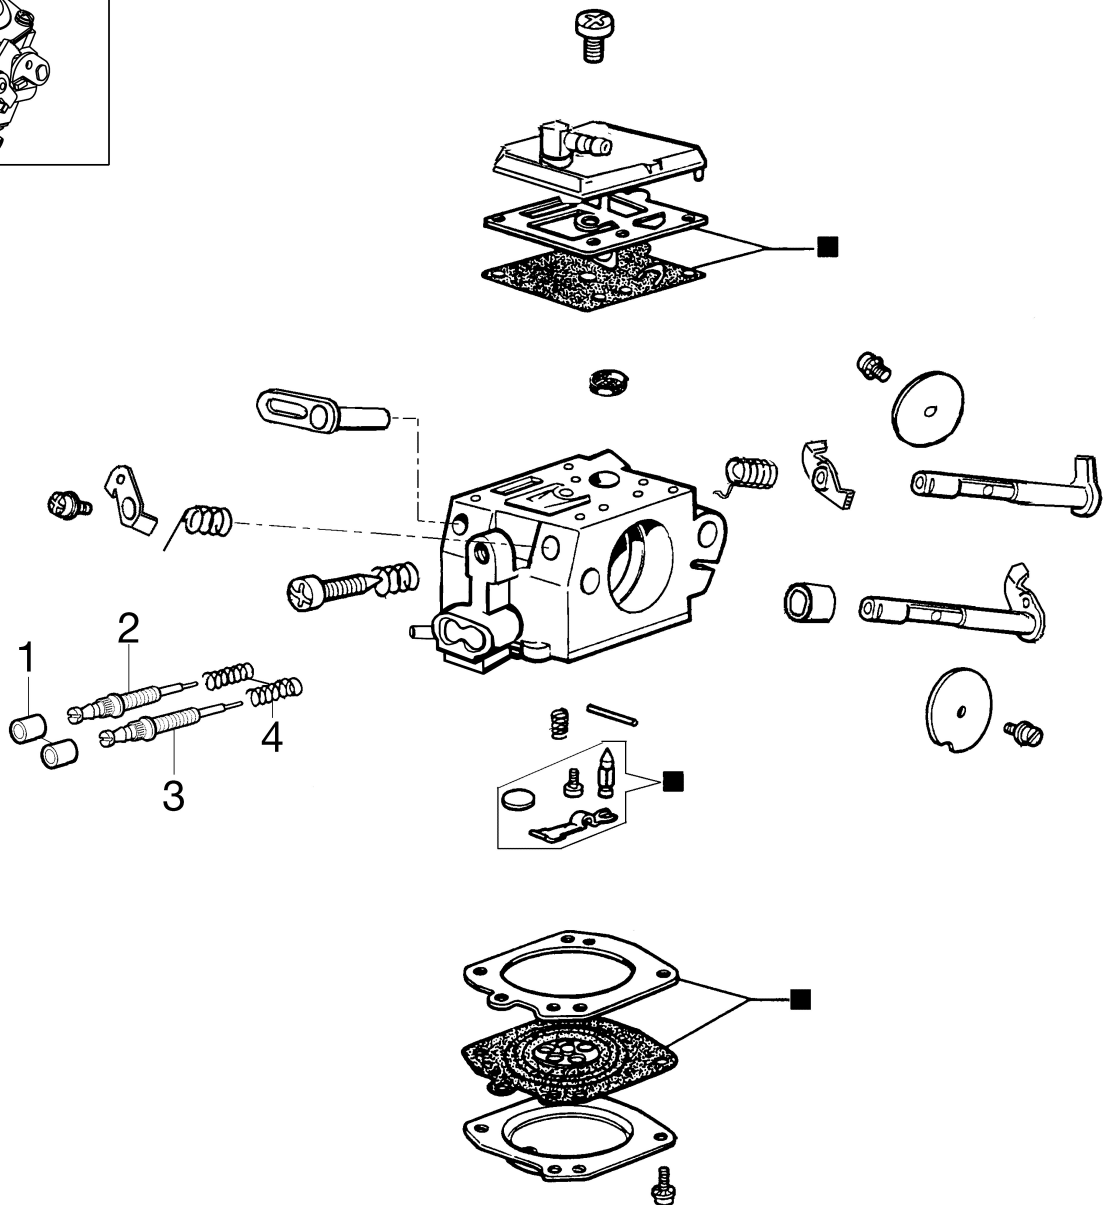

■ 5 KIT RIPARAZIONE
REPAIR KIT

Illustration Carburetor HDA-314

Ref.Nu	Qty	Part number	Description	Validity from	Validity till	Notes	Bulletin
1	2	2318106	Cap				
2	1	2318109	Adjust. screw MAX				
3	1	2318984	Adjust. screw MIN				
4	2	2318107	Spring				
5	1	2318673	Repair kit				
6	1	2318981R	Carburetor HDA-314	SN 0465248123			
7	1	50080082R	Screw guide	SN 0465248123			
8	1	50070224B	Carburetor kit HDA-205E