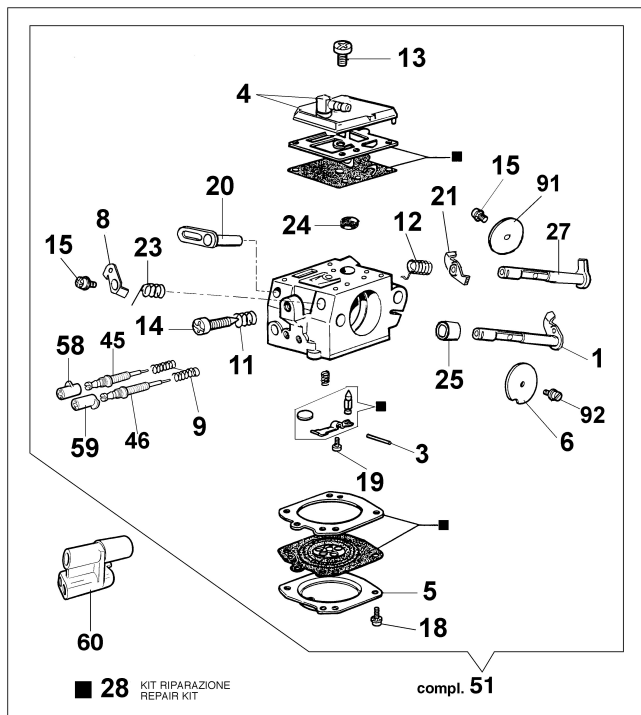

■ 28 KIT RIPARAZIONE
REPAIR KIT

compl. 51

kit 93