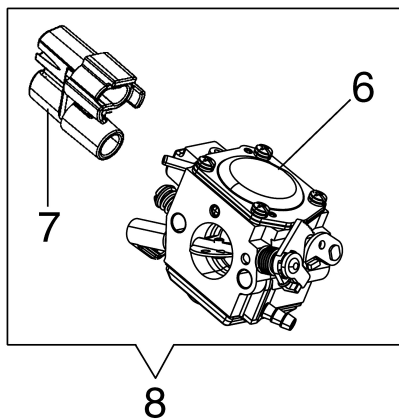

■ 5 KIT RIPARAZIONE
REPAIR KIT

Illustration Carburetor HDA-314

Ref.Nu	Qty	Part number	Description	Validity from	Validity till	Notes	Bulletin
1	2	2318106	Cap				
2	1	2318109	Adjust. screw MAX				
3	1	2318984	Adjust. screw MIN				
4	2	2318107	Spring				
5	1	2318673	Repair kit				
6	1	2318981R	Carburetor HDA-314	SN 0465248123			
7	1	50080082R	Screw guide	SN 0465248123			
8	1	50070224B	Carburetor kit HDA-205E