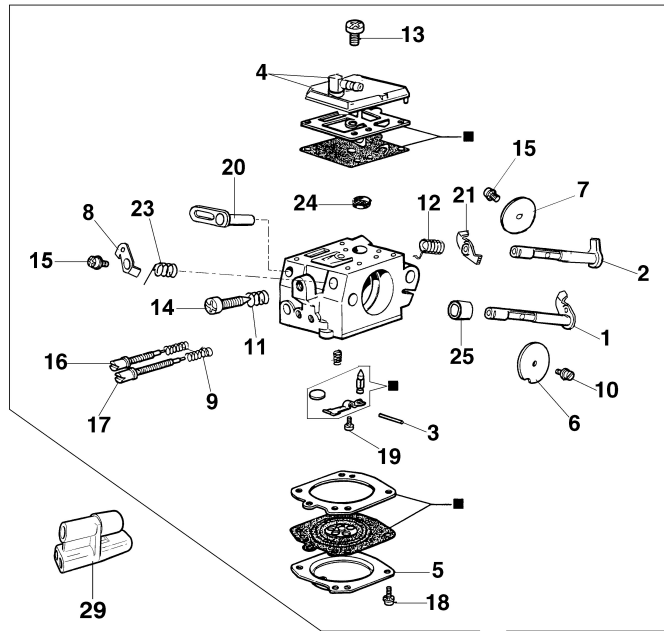

FINO A NOVEMBRE 2004
TILL NOVEMBER 2004
BIS NOVEMBER 2004
HASTA NOVIEMBRE 2004
JUSQU'A NOVEMBRE 2004

■ 28 KIT RIPARAZIONE
REPAIR KIT

compl. 22

DA NOVEMBRE 2004
FROM NOVEMBER 2004
AB NOVEMBER 2004
DESDE NOVIEMBRE 2004
DEPUIS NOVEMBRE 2004

■ 89 KIT RIPARAZIONE
REPAIR KIT