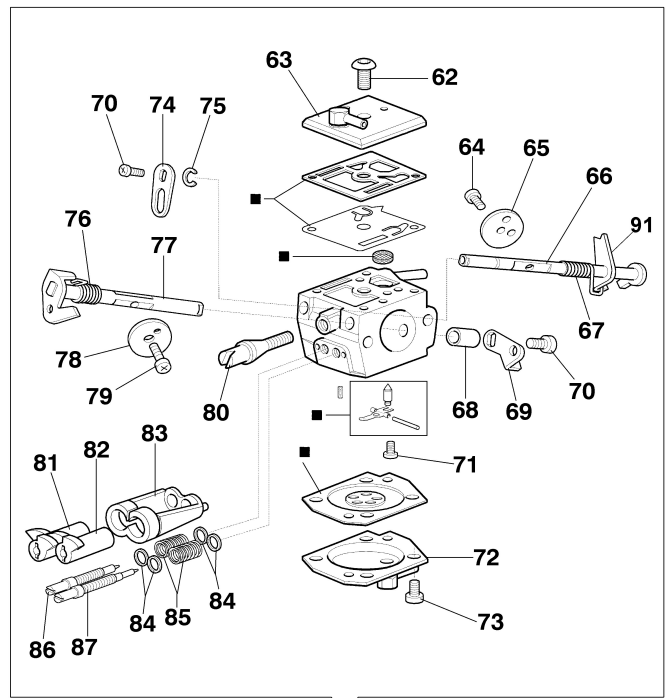

FINO A NOVEMBRE 2004
TILL NOVEMBER 2004
BIS NOVEMBER 2004
HASTA NOVIEMBRE 2004
JUSQU'A NOVEMBRE 2004

■ 28 KIT RIPARAZIONE
REPAIR KIT

compl. 22

DA NOVEMBRE 2004
FROM NOVEMBER 2004
AB NOVEMBER 2004
DESDE NOVIEMBRE 2004
DEPUIS NOVEMBRE 2004

■ 89 KIT RIPARAZIONE
REPAIR KIT

■ 28 KIT RIPARAZIONE
REPAIR KIT

compl. 51

kit 93

compl. 90