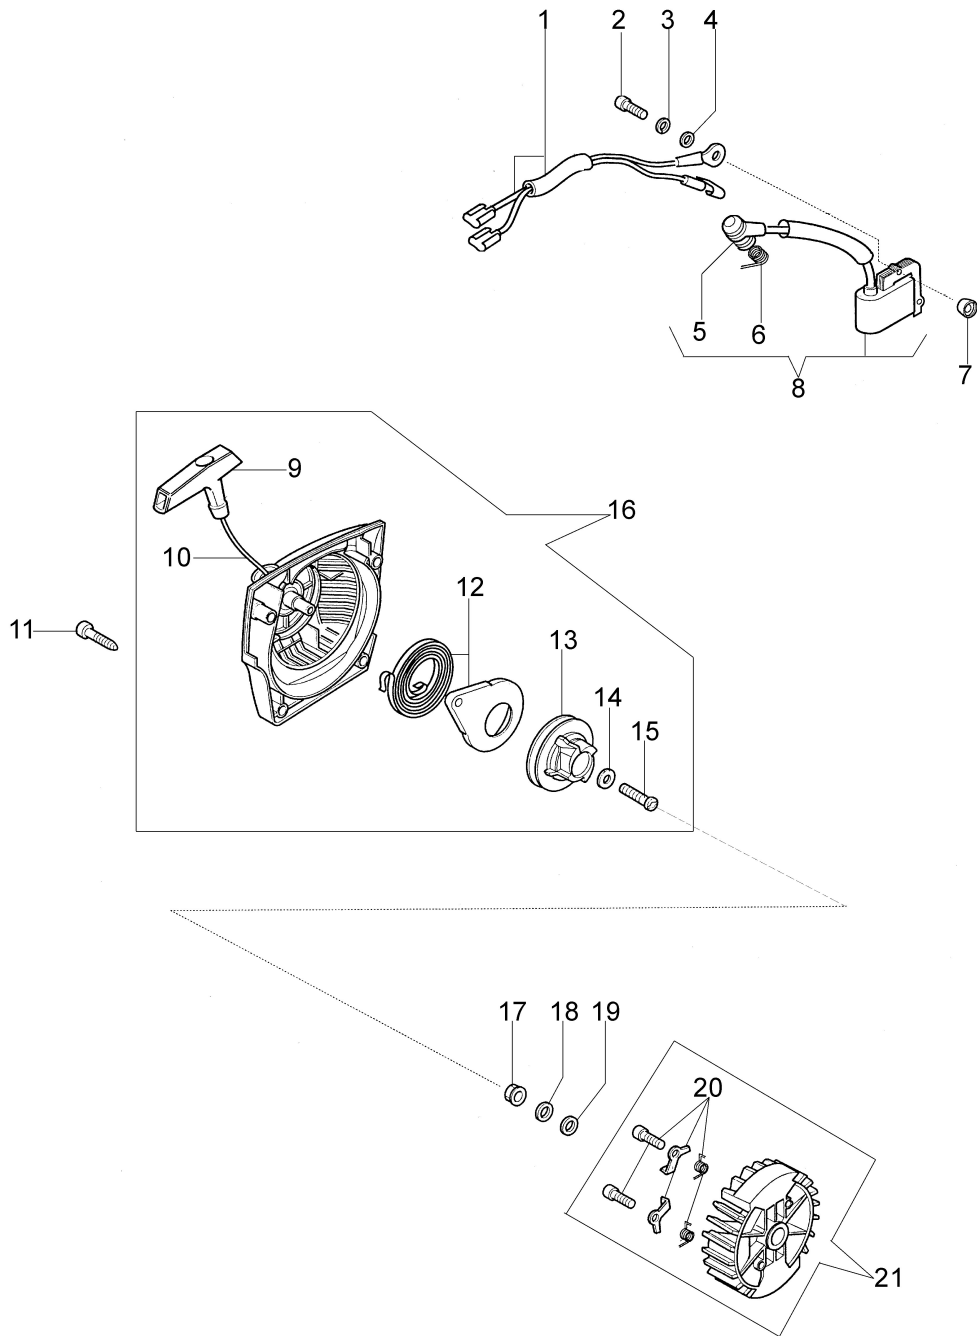

Illustration Starter Assy

Illustration Starter assy

Ref.Nu	Qty	Part number	Description	Validity from	Validity till	Notes	Bulletin
1	1	50070077	Cable				
2	2	094000097	Screw				
3	2	006000315R	Washer				
4	2	3916004R	Washer				
5	1	094600097AR	Spark plug cap				
6	1	094600169AR	Spring				
7	2	50070148A	Spacer				
8	1	2501001R	Ignition coil				
9	1	097000064AR	Starter handle				
10	1	50070123R	Starter rope				
11	4	3960092AR	Screw				
12	1	50050073R	Spring				
13	1	50070050A	Starter pulley				
14	1	094500034R	Washer				
15	1	094600041AR	Screw				
16	1	50072005BR	Starter assy			SN 0465187683	
16	1	50072059BR	Starter assy	SN 0465187684			
17	2	004000142R	Nut				
18	2	3833080R	Washer				
19	2	3916009R	Washer				
20	1	50072029	Pawl				
21	1	50260015R	Flywheel