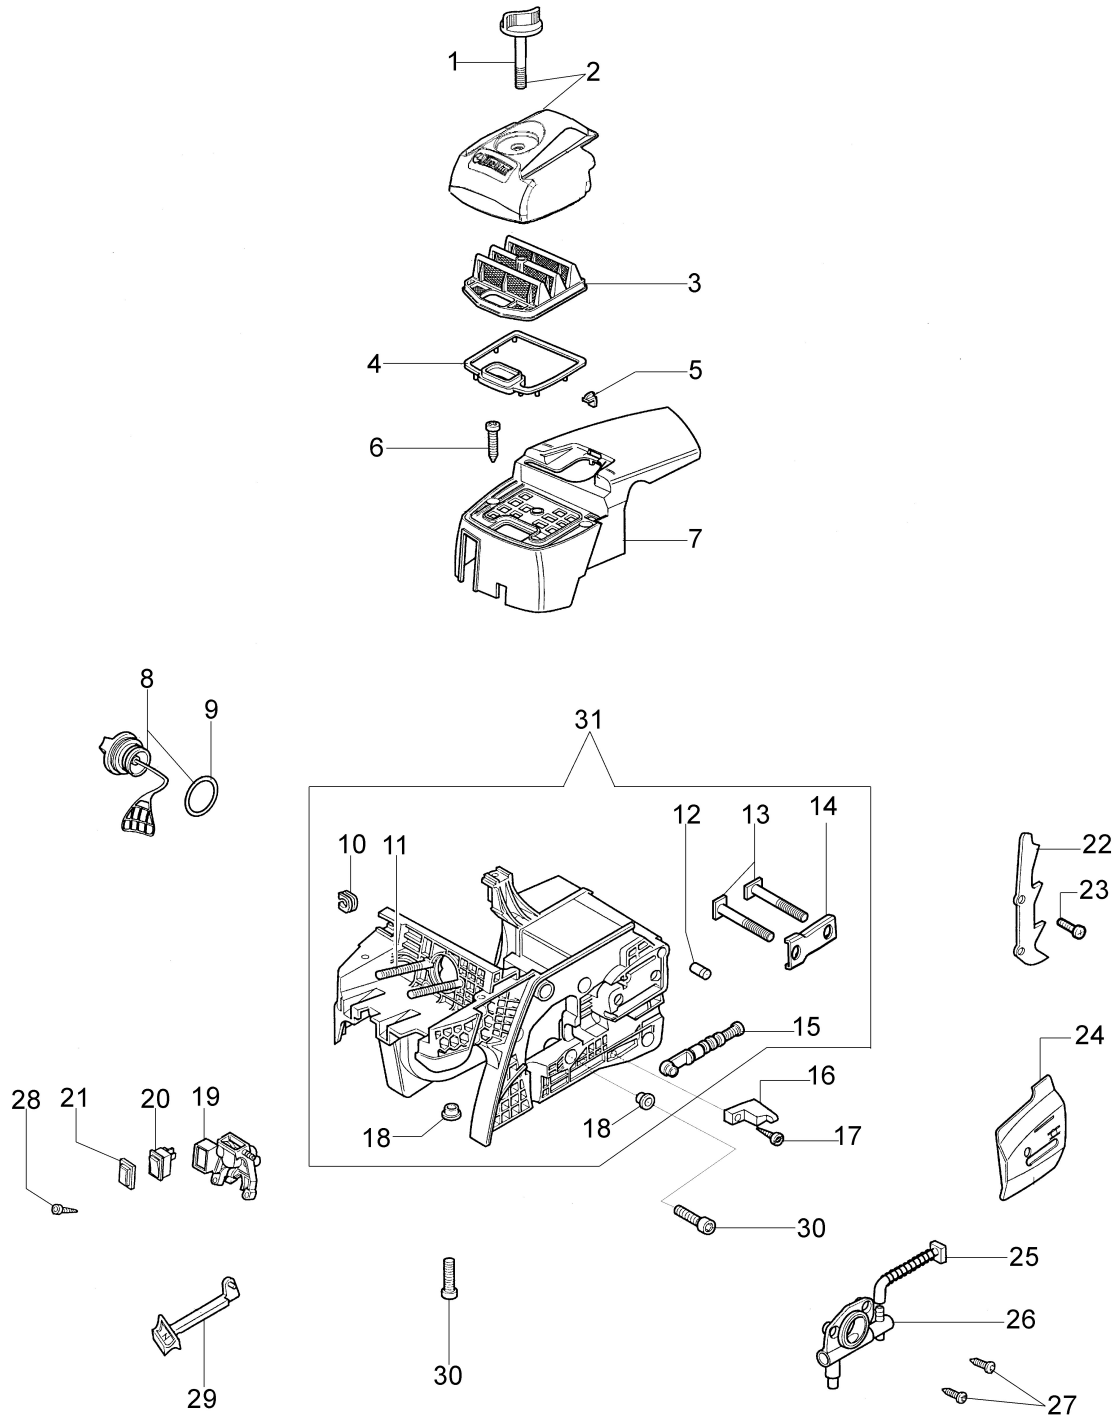

Illustration Tank and air filter

Illustration Tank and air filter

Ref.Nu	Qty	Part number	Description	Validity from	Validity till	Notes	Bulletin
1	1	50070034R	Knob				
2	1	50072030B	Air filter cover		SN 0465187683		
2	1	50072058B	Air filter cover	SN 0465187684			
3	1	50070036R	Air filter standard				BT1-019-07/07
3	1	50070244R	Air filter optional				BT1-019-07/07
4	1	50070056	Gasket				
5	1	50070066	Deflector				
6	3	3960092AR	Screw				
7	1	50070192	Cover		SN 0465187683		
7	1	50070281DR	Cover	SN 0465187684			
8	1	50052005R	Tank cap				
9	1	3049025	O-ring				
10	1	005000347AR	Grommet				
11	1	50070067A	Tie rod				
12	1	097000229R	Breather valve				
13	1	50070052AR	Screw				
14	1	50070211	Plate				
15	1	50072010BR	Oil filter				
16	1	094600369R	Guard				
17	1	094600041AR	Screw				
18	5	50050067R	Spacer				
19	1	50080068R	Air filter support	SN 0463108262			BT4-155-05/13
20	1	2317021R	Switch				
21	1	2317013	Guard				
22	1	50070062	Spike				
23	2	3960098R	Screw				
24	1	50070055R	Plate				
25	1	50070054R	Tube				
26	1	50170051BR	Oil pump				BT4-126-10/07
27	2	3960074R	Screw				
28	1	3960057R	Screw				
29	1	50070228R	Lever				
30	5	3860099R	Screw				
31	1	50070007GR	Crankcase