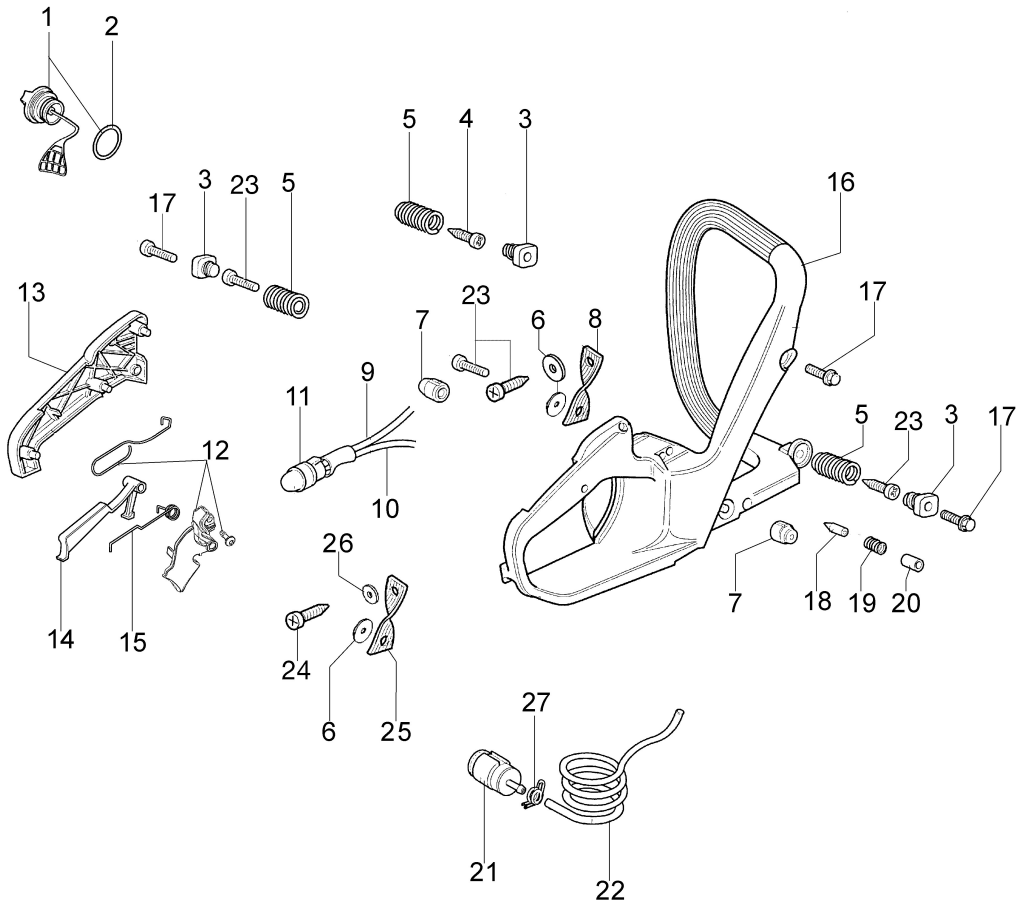

Illustration Handle

Ref.Nu	Qty	Part number	Description	Validity from	Validity till	Notes	Bulletin
1	1	50072009R	Cap				
2	1	099900090R	Ring				
3	3	50070049R	Support				
4	1	3960073R	Screw				
5	3	50070024R	Spring				
6	3	3057005R	Washer				
7	2	50010061R	AV-mount				
8	1	50070182	Strap				
9	1	50060039	Tube				
10	1	50080134R	Tube				
11	1	2318817R	Air purge				
12	1	50070259	Throttle kit				BT4-142-05/10
13	1	50050214AR	Cover				
14	1	50050046AR	Lever				
15	1	097000028R	Spring				
16	1	50070065BR	Tank assy				
17	3	3960099R	Screw				
18	1	094500577AR	Breather valve				
19	1	094500575R	Spring				
20	1	50050071R	Breather valve				
21	1	50010218R	Fuel filter				
22	1	50070064	Fuel line				
23	4	094600041AR	Screw				
24	1	3960057R	Screw				
25	1	50070181	Strap				
26	1	3916005R	Washer				
27	1	4098377R	Band