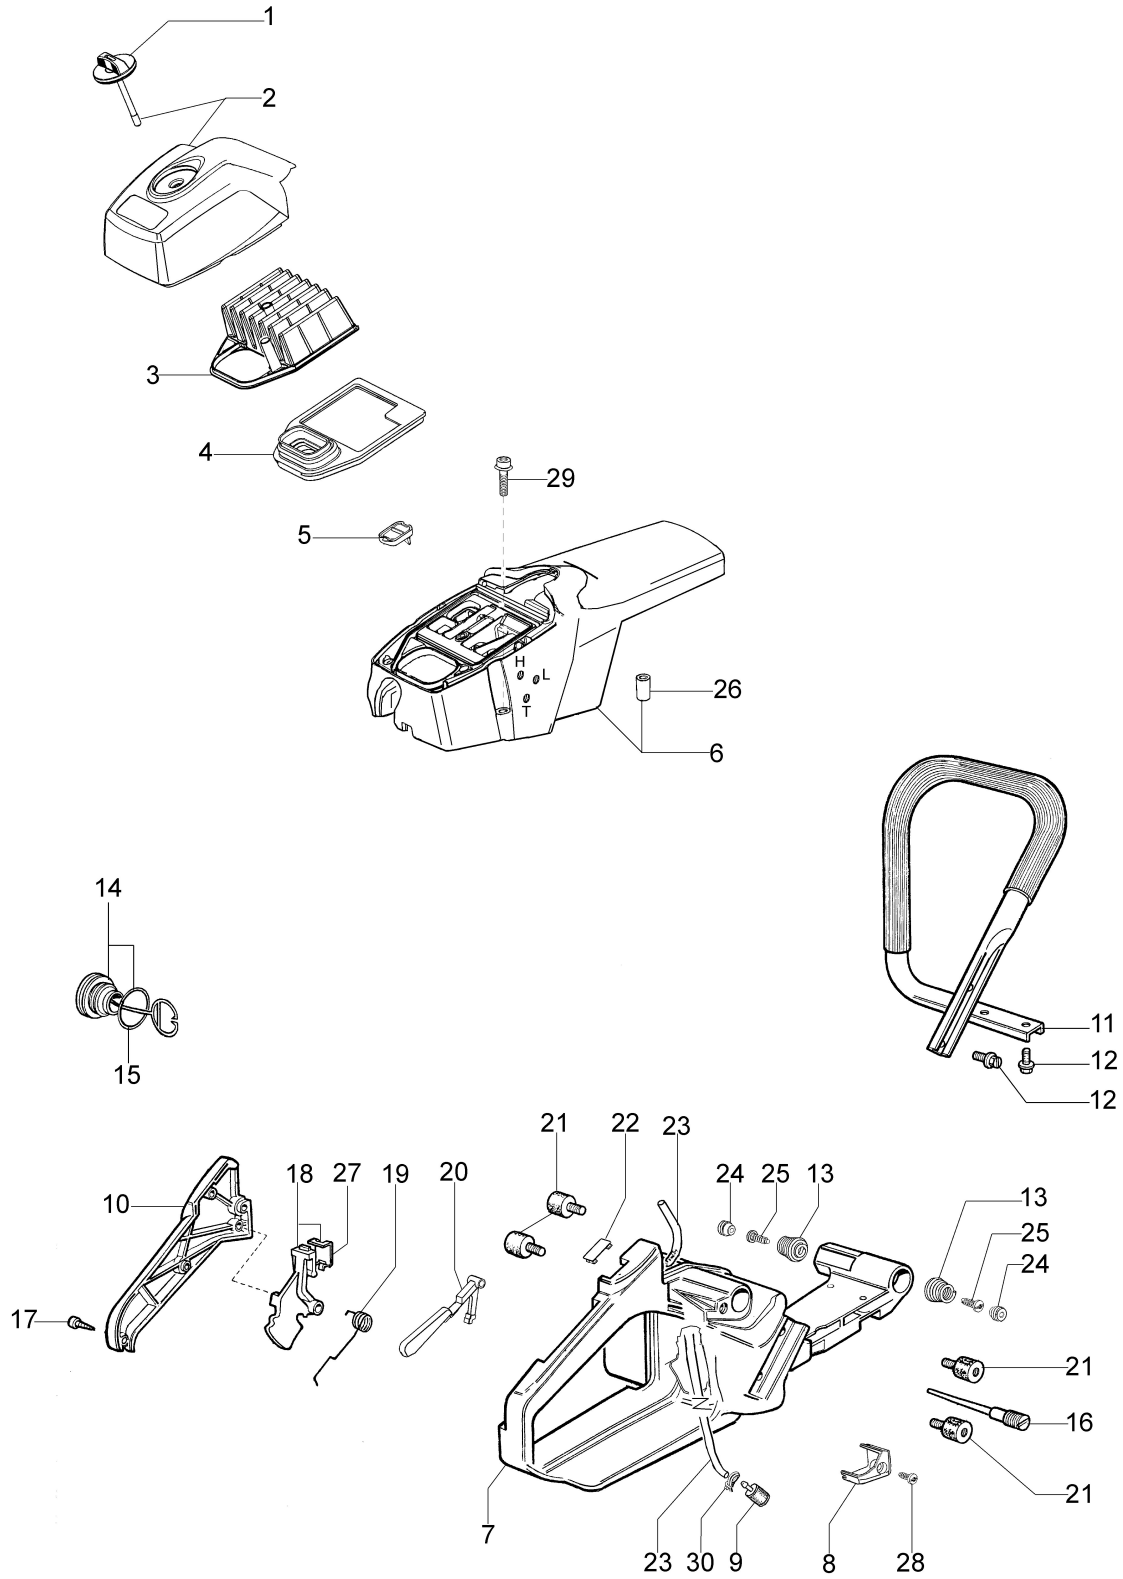

Illustration Tank and air filter

Illustration Tank and air filter

Ref.Nu	Qty	Part number	Description	Validity from	Validity till	Notes	Bulletin
1	1	50200007R	Knob				
2	1	50200011BR	Air filter cover				
3	1	50200122R	Air filter 40 micron (optional)				BT1-021-05/08
3	1	50200009AR	Air filter 60 micron (standard)				BT1-021-05/08, BT4-138-08/09
4	1	50200010AR	Gasket				BT4-138-08/09
5	1	50200013R	Deflector				
6	1	50200012AR	Cylinder cover				
7	1	50200068AR	Fuel tank				
8	1	50200030R	Guard				
9	1	50010218R	Fuel filter				
10	1	50200063AR	Cover				
11	1	50200017R	Handle				
12	4	097000061AR	Screw				
13	2	50200024R	Spring				
14	1	50012008R	Cap				
15	1	099900090R	Ring				
16	1	099900083B	Breather valve				
17	3	3960040R	Screw				
18	1	50010157	Throttle lever				
19	1	097000028R	Spring				
20	1	50200025R	Lever				
21	4	097000038AR	AV-mount				
22	1	50200113R	Cap				
23	1	098000319R	Tube				
24	2	50200023R	Support				
25	2	3960099R	Screw				
26	1	50070126R	Spacer				
27	1	50010150R	Plate				
28	1	094600041AR	Screw				
29	3	3860096R	Screw				
30	1	4098377R	Band				

Illustration Clutch and brake

Ref.Nu	Qty	Part number	Description	Validity from	Validity till	Notes	Bulletin
41	1	097000244R	Bar 18" - 46 cm				
41	1	097000245R	Bar 20" - 51 cm				
42	1	30629001A	Chain .3/8" x .058" (1,5mm) - 68 links				
42	1	30629002A	Chain .3/8" x .058" (1,5mm) - 72 links				
42		001001134R	Chain .3/8" x .058" (1,5mm)				
42	1	001000754R	Chain .3/8" x .058" (1,5mm)				