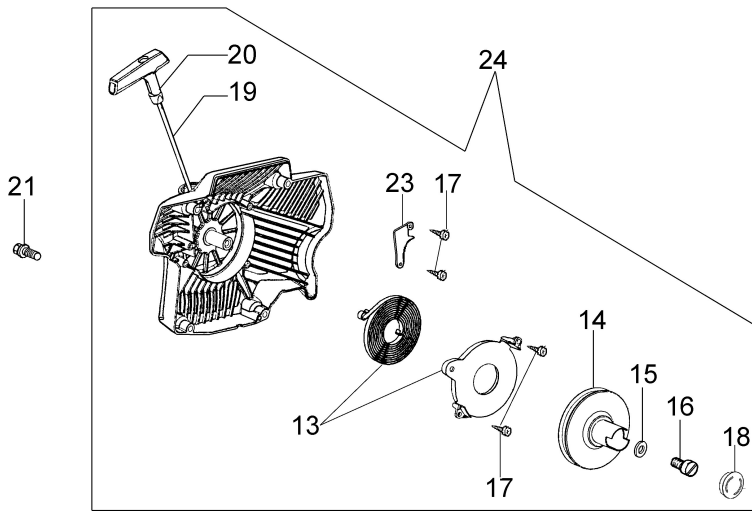

Illustration Starter assy

Illustration Starter assy

Ref.Nu	Qty	Part number	Description	Validity from	Validity till	Notes	Bulletin
1	1	094600097AR	Spark plug cap				
2	1	094600169AR	Spring				
3	1	50200088R	Cable				
4	1	50200162R	Ignition coil				
5	2	3916004R	Washer				
6	2	006000315R	Washer				
7	2	094000227	Screw				
8	2	52012027	Pawl kit				
9	1	52010326BR	Flywheel				
10	1	3916009R	Washer				
11	1	3833080R	Washer				
12	1	004000142R	Nut				
13	1	52012118BR	Complete spring				
14	1	52010485BR	Starter pulley				
15	1	3918006	Washer				
16	1	3908036	Screw				
17	4	3960017AR	Screw				
18	1	50140052	Cap				
19	1	098000079R	Starter rope				
20	1	097000064AR	Starter handle				
21	4	3860095R	Screw				
22	1	50200123R	Flange				
23	1	52010180	Cover				
24	1	50200020BR	Starter assy				

Illustration Clutch and brake

Ref.Nu	Qty	Part number	Description	Validity from	Validity till	Notes	Bulletin
41	1	097000244R	Bar 18" - 46 cm				
41	1	097000245R	Bar 20" - 51 cm				
42	1	30629001A	Chain .3/8" x .058" (1,5mm) - 68 links				
42	1	30629002A	Chain .3/8" x .058" (1,5mm) - 72 links				
42		001001134R	Chain .3/8" x .058" (1,5mm)				
42	1	001000754R	Chain .3/8" x .058" (1,5mm)				