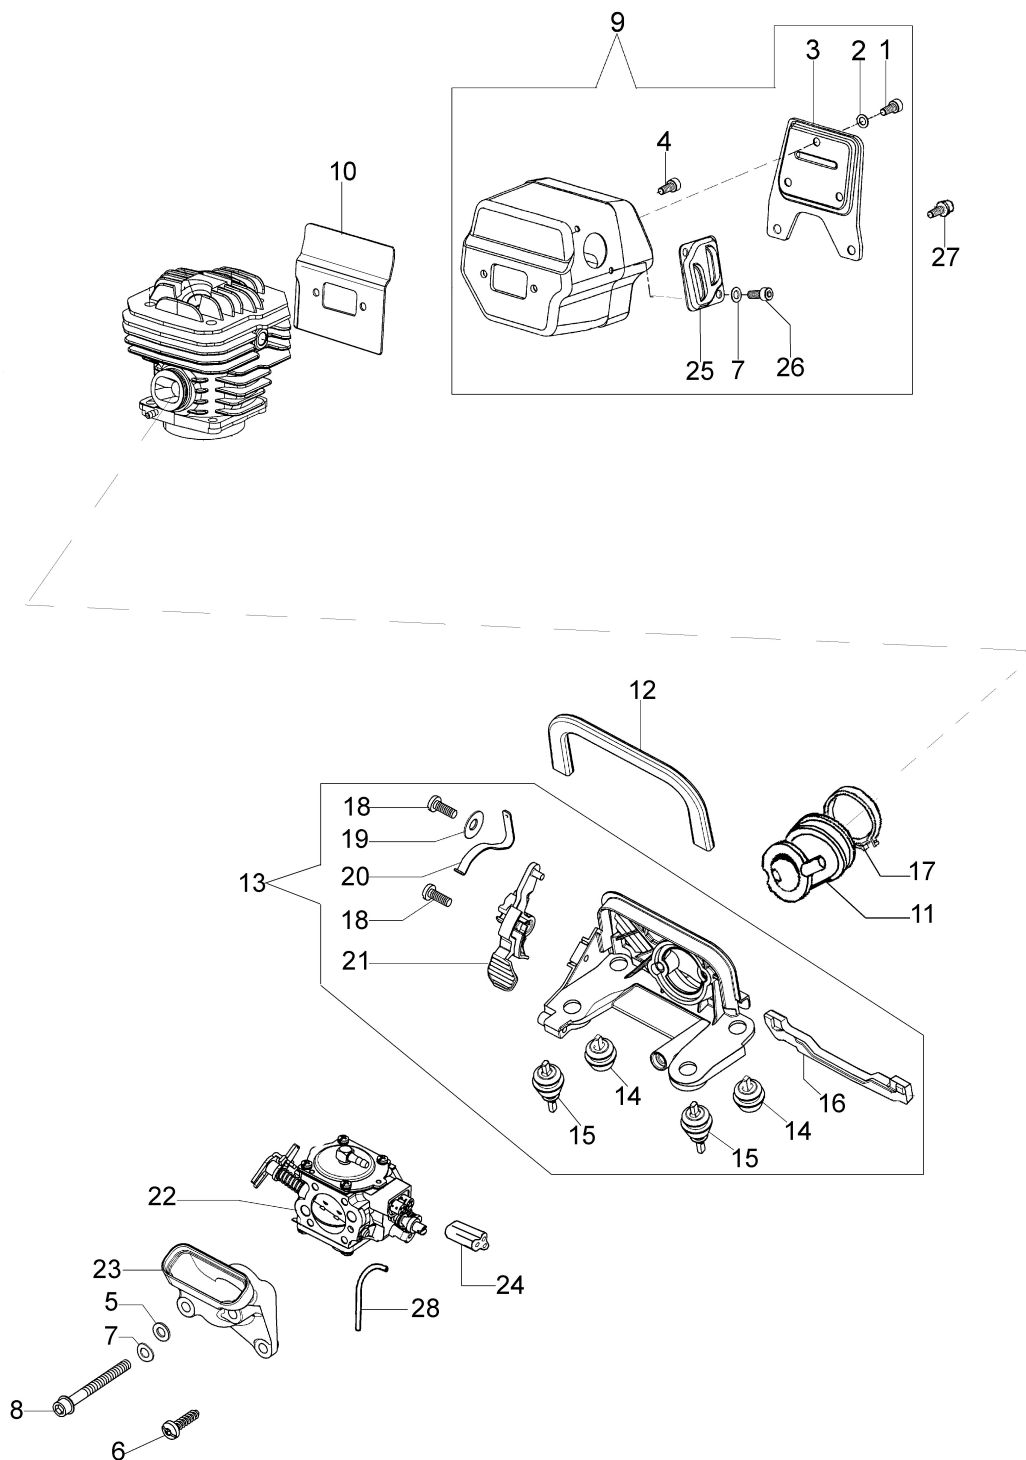

Illustration Muffler and carburetor

Illustration Muffler and carburetor

Ref.Nu	Qty	Part number	Description	Validity from	Validity till	Notes	Bulletin
1	3	3801052R	Screw				
2	3	3033074	Washer				
3	1	097000342A	Cover				
4	2	3860095R	Screw				
5	2	3916005R	Washer				
6	1	3960057R	Screw				
7	4	3833073R	Washer				
8	2	3801067	Screw				
9	1	52010441A	Muffler				
10	1	097000094CR	Gasket				
11	1	098000010	Manifold				
12	1	50200016R	Gasket				
13	1	50202040R	Complete support				
14	2	50200117R	AV-mount				
15	2	50200034R	AV-mount				
16	1	50200038R	Gasket				
17	1	50200015AR	Band				
18	2	50030272	Screw				
19	1	3057005R	Washer				
20	1	50200031R	Band				
21	1	50200026R	Lever				
22	1	2318795AR	Carburetor WJ-121				
23	1	50200033AR	Filter support				
24	1	52010370A	Screw guide				
25	1	098000133	Deflector				
26	2	005100913B	Screw				
27	2	097000092AR	Screw				
28	1	094600126	Tube