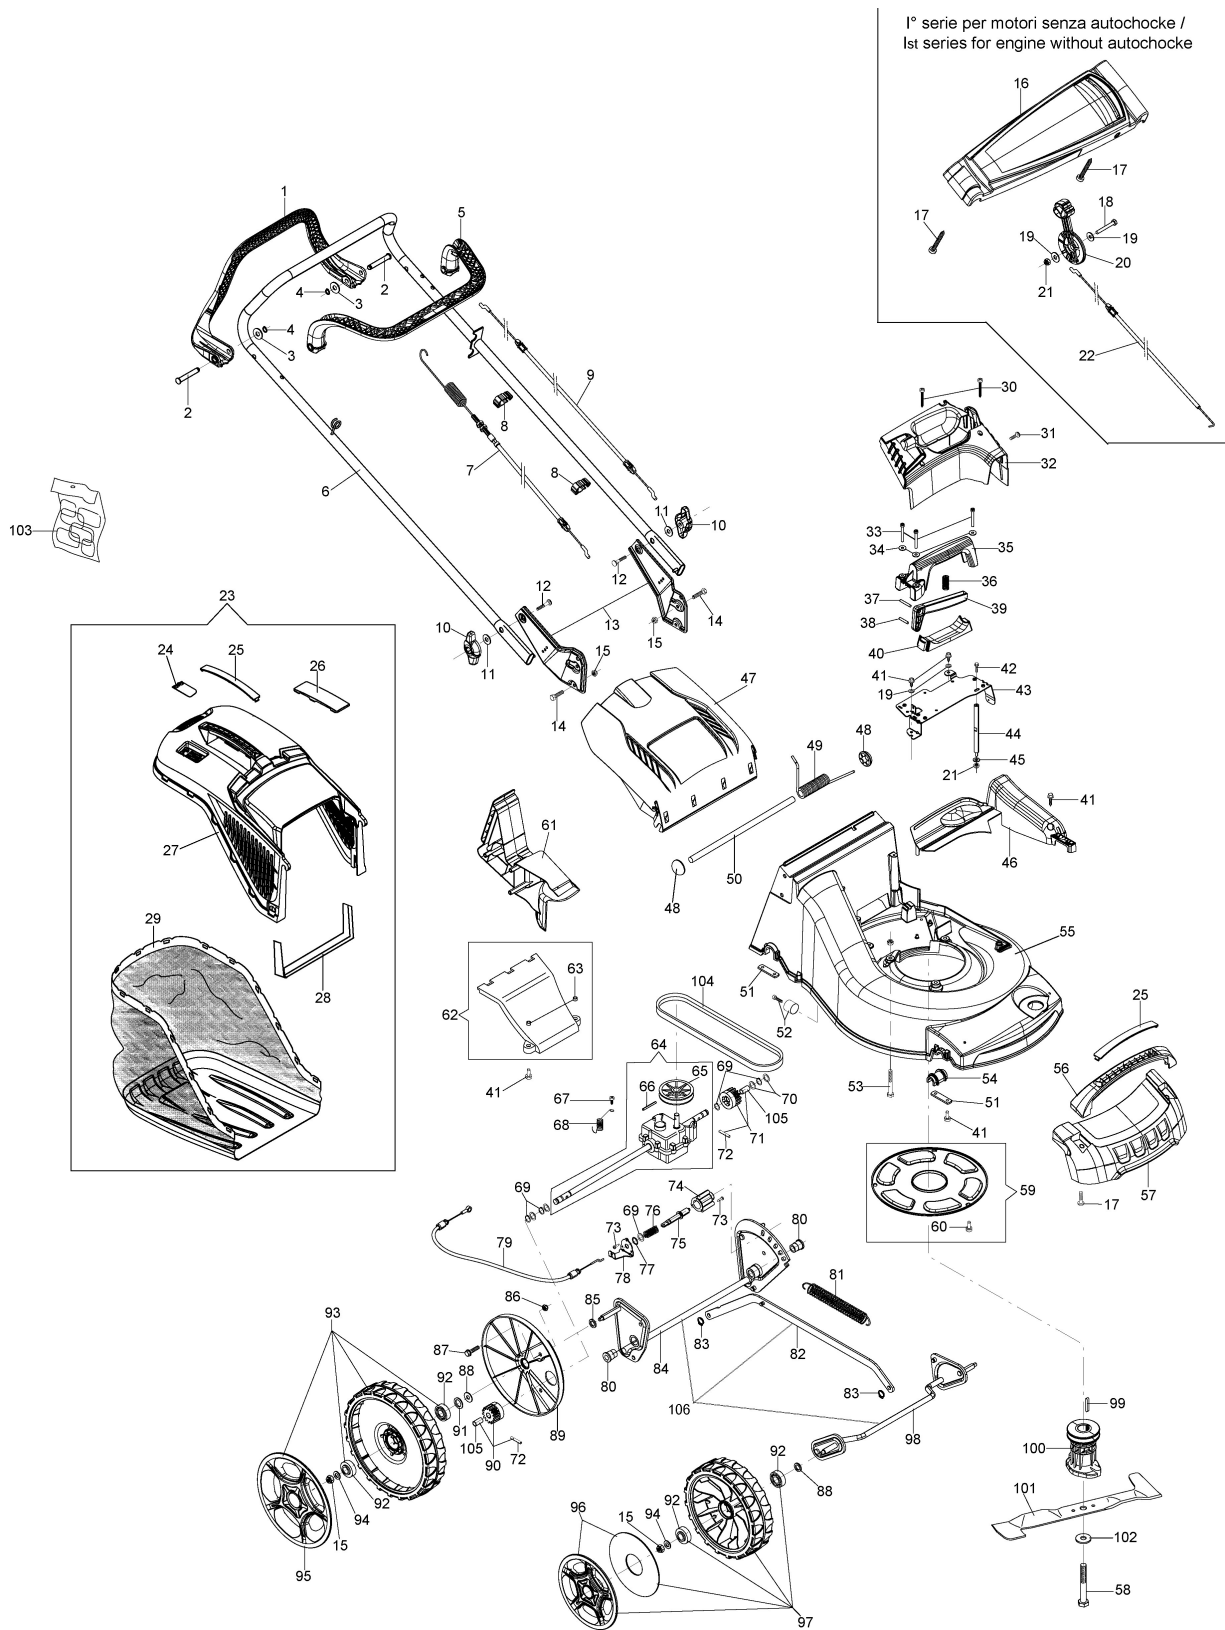

Illustration Illustrated parts list

Illustration Illustrated parts list

Ref.Nu	Qty	Part number	Description	Validity from	Validity till	Notes	Bulletin
1	1	66060398BR	Traction lever				
2	2	66060381BR	Pin				
3	2	3064037	Washer				
4	2	3024006R	Snap ring				
5	1	66060316AR	Brake lever				
6	1	66060502R	Handlebar				
7	1	66060508R	Traction cable				
8	2	66060231	Band				
9	1	66060507R	Engine break cable				
10	2	66060395R	Knob				
11	2	3916008R	Washer				
12	2	3910015R	Screw				
13	1	66060394	Support set				
14	4	3906066R	Screw				
15	8	3914010R	Nut				
16	1	66070134R	Dashboard				
17	4	3960072	Screw				
18	1	3910019	Screw				
19	4	3918009R	Washer				
20	1	66070341AR	Throttle lever				
21	2	3914006R	Nut				
21	2	3914006R	Nut				
22	1	66070171R	Throttle cable				
23	1	66060527A	Grassbag kit				
24	1	66070521R	Shutter				
25	2	66070523R	Cover				
26	1	66070466R	Lock				
27	1	66062112R	Frame				
28	1	66060256R	Support				
29	1	66060479R	Grassbag				
30	2	3979018R	Screw				
31	1	3960137R	Screw				
32	1	66060490R	Cover				
33	3	3933063R	Screw				
34	3	3918005R	Washer				
35	1	66070533R	Handle				
36	1	66070550R	Spring				
37	1	3022035R	Plug				
38	1	3022033R	Plug				
39	1	66070534R	Lever				
40	1	66070539R	Lock				
41	14	3960031R	Screw